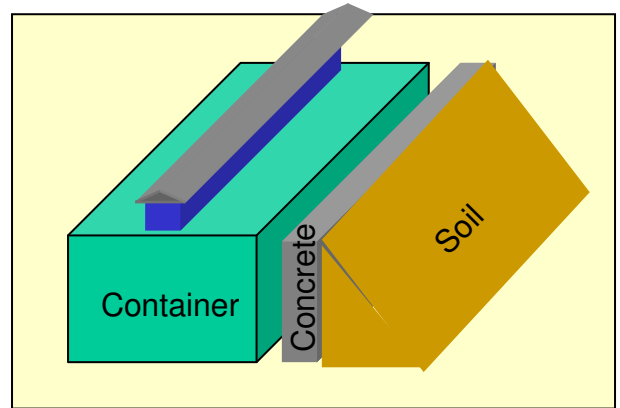

# Targets in containers with electric lifters

- Simplified target line.
- Prevents rain and dust intrusion.
- Electric target lifters.
- 4 electronic shooting targets U6A (20 feet)
- 8 electronic shooting targets U6A (40 feet)
- Our largest range:  
115 targets at a Norwegian military range

Remote control of target lifters from the Firing Line

Targets in shooting position (UP)

Targets in storage position (DOWN)